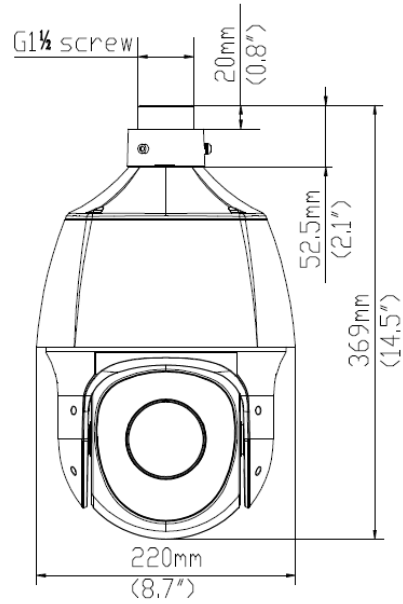

Working Environment	-40°C ~ +65°C (-40°F ~ 149°F), Humidity:10%~90% RH(non-condensing)
Ingress Protection	IP66
Reset Button	Supported

Dimensions

Zhejiang Uniview Technologies Co., Ltd.

South Tower, Building 10, Wanlun Science Park, 88 Jiangling Road, Hangzhou, P.R.China 310051

Email: overseasbusiness@uniview.com; globalsupport@uniview.com

<http://www.uniview.com>

©2018 Zhejiang Uniview Technologies Co., Ltd. All rights reserved.

*Product specifications and availability are subject to change without notice.